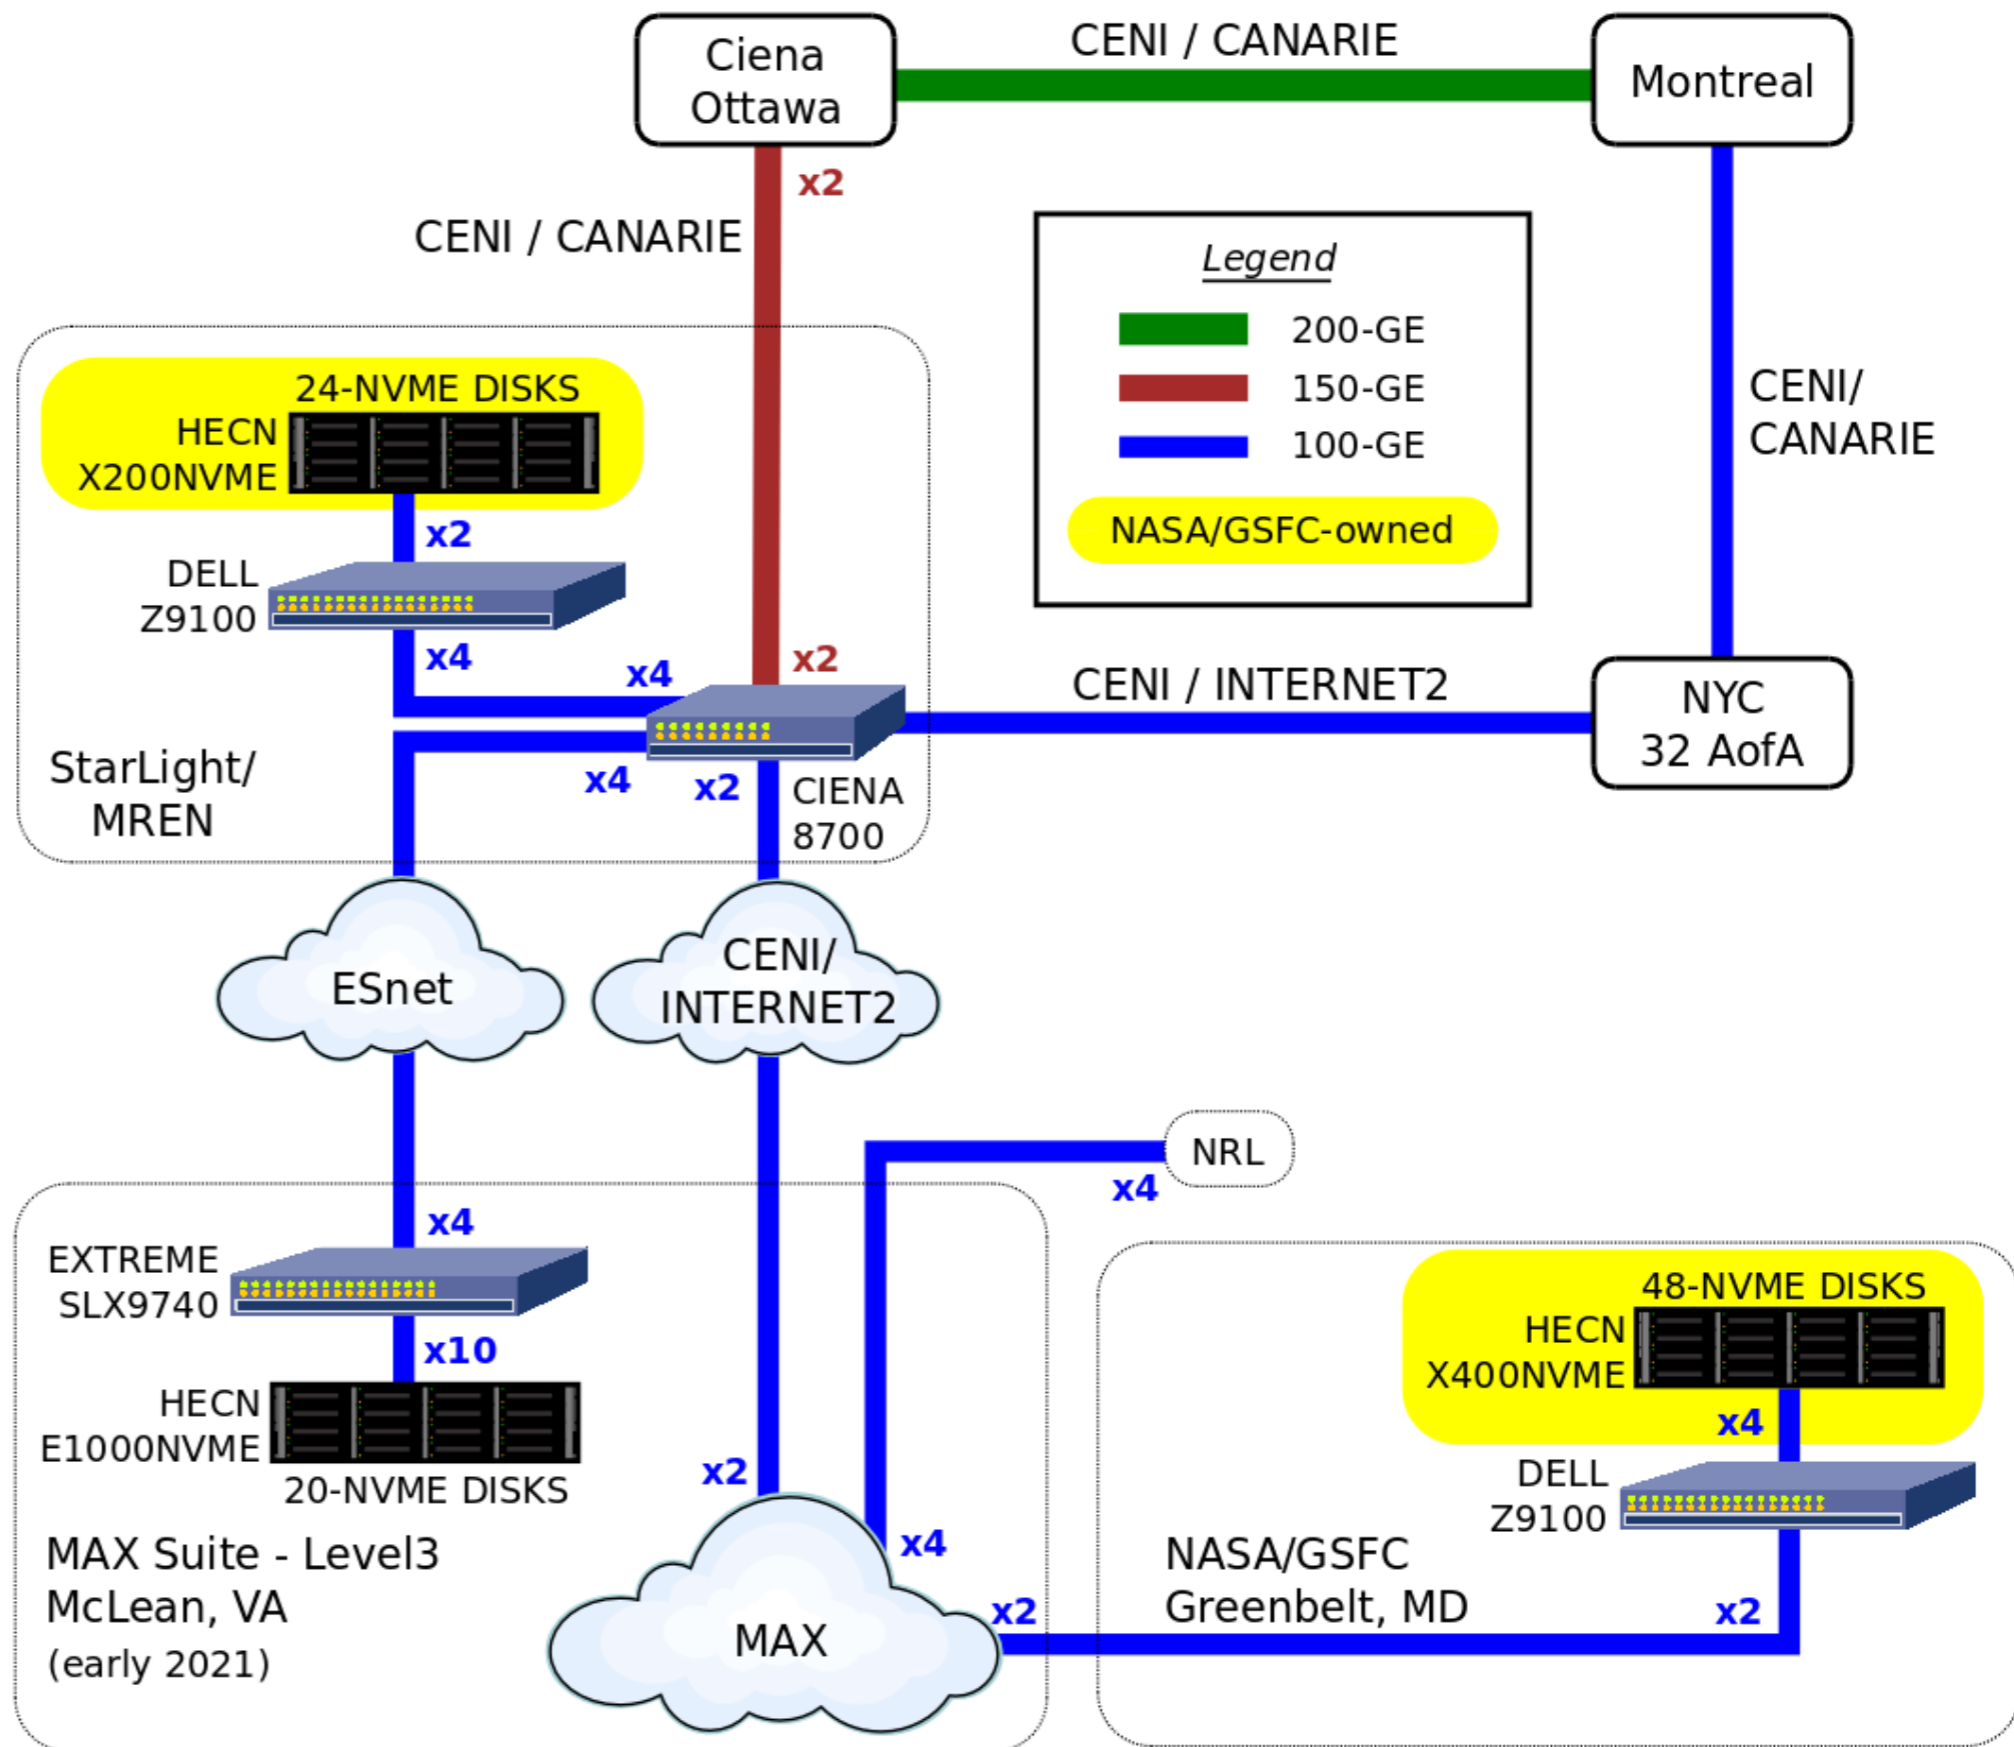

SC20

Virtual Conference
(originally planned for Atlanta, GA)

Demonstrations of 400 Gbps Disk-to-Disk WAN File Transfers using NVMe-OF/TCP

An SC20 Collaborative Initiative Among NASA and Several Partners

R&D Partners

SC20

Virtual Conference
(originally planned
for Atlanta, GA)

Demonstrations of 400 Gbps Disk-to-Disk WAN File Transfers using NVMe-OF/TCP

An SC20 Collaborative Initiative Among NASA and Several Partners

SC19

**SuperMicro
4028GR-TR
Chassis**

Slots 1, 3, 5, 7 (PCIe Gen3 x16):
Chelsio T62100-LP-CR 2x100G NIC

Slots 2, 4, 6, 8 (PCIe Gen3 x16):
PLX PCI Bridge / Retimer Card
for 12xNVMe SSD

SC20

**SuperMicro
4124GS-TNR
Chassis**

Slots 1, 3, 5, 7, 9 (PCIe Gen4 x16):
Mellanox MT28908 ConnectX-6 2x200G NIC

Slots 2, 4, 6, 8, 10 (PCIe Gen4 x16):
Asus Hyper M.2 Expansion Card
for 4xNVMe M.2 SSD

* Using Micro Sata Cables U.2 to M.2 adapters