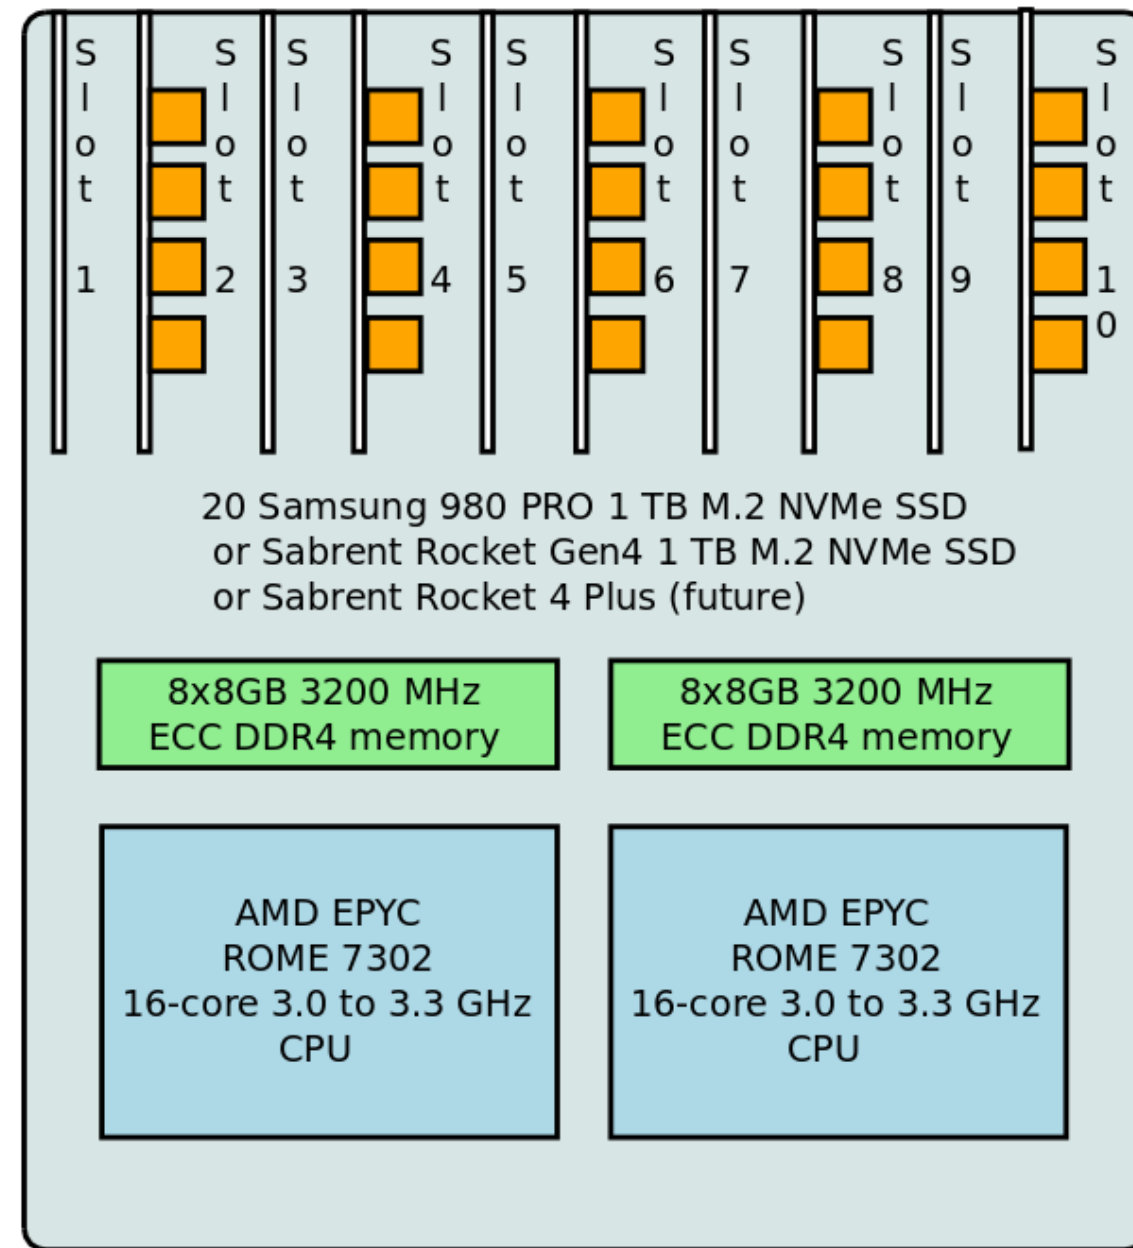

SC20

Virtual Conference
(originally planned for Atlanta, GA)

Demonstrations of 400 Gbps Disk-to-Disk WAN File Transfers using NVMe-OF/TCP

An SC20 Collaborative Initiative Among NASA and Several Partners

R&D Partners

SC20

Virtual Conference
(originally planned
for Atlanta, GA)

Demonstrations of 400 Gbps Disk-to-Disk WAN File Transfers using NVMe-OF/TCP

An SC20 Collaborative Initiative Among NASA and Several Partners

SC19

**SuperMicro
4028GR-TR
Chassis**

Slots 1, 3, 5, 7 (PCIe Gen3 x16):
Chelsio T62100-LP-CR 2x100G NIC

Slots 2, 4, 6, 8 (PCIe Gen3 x16):
PLX PCI Bridge / Retimer Card
for 12xNVMe SSD

SC20

**SuperMicro
4124GS-TNR
Chassis**