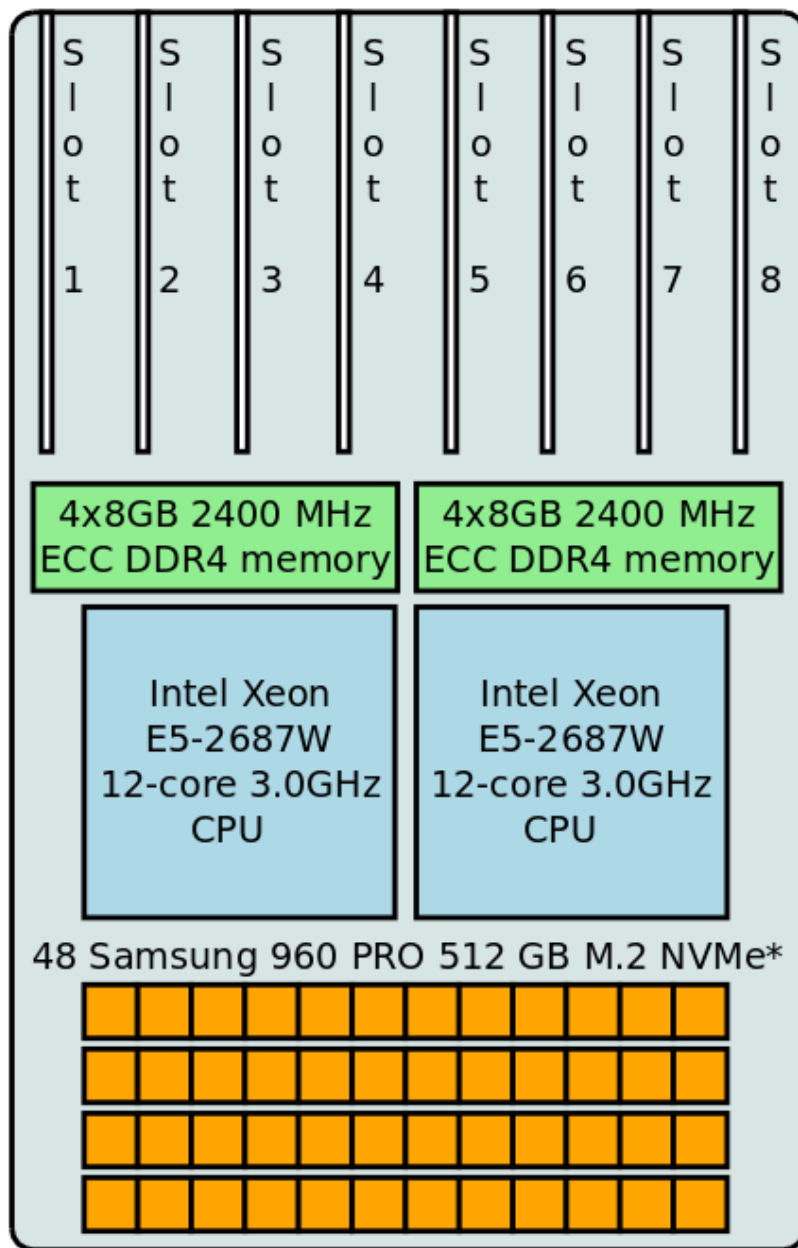

SC20

Virtual Conference
(originally planned for Atlanta, GA)

Demonstrations of 400 Gbps Disk-to-Disk WAN File Transfers using NVMe-OF/TCP

An SC20 Collaborative Initiative Among NASA and Several Partners

R&D Partners

SC20

Virtual Conference
(originally planned
for Atlanta, GA)

Demonstrations of 400 Gbps Disk-to-Disk WAN File Transfers using NVMe-OF/TCP

An SC20 Collaborative Initiative Among NASA and Several Partners

SC19

**SuperMicro
4028GR-TR
Chassis**

Slots 1, 3, 5, 7 (PCIe Gen3 x16):
Chelsio T62100-LP-CR 2x100G NIC

Slots 2, 4, 6, 8 (PCIe Gen3 x16):
PLX PCI Bridge / Retimer Card
for 12xNVMe SSD

SC20

**SuperMicro
4124GS-TNR
Chassis**