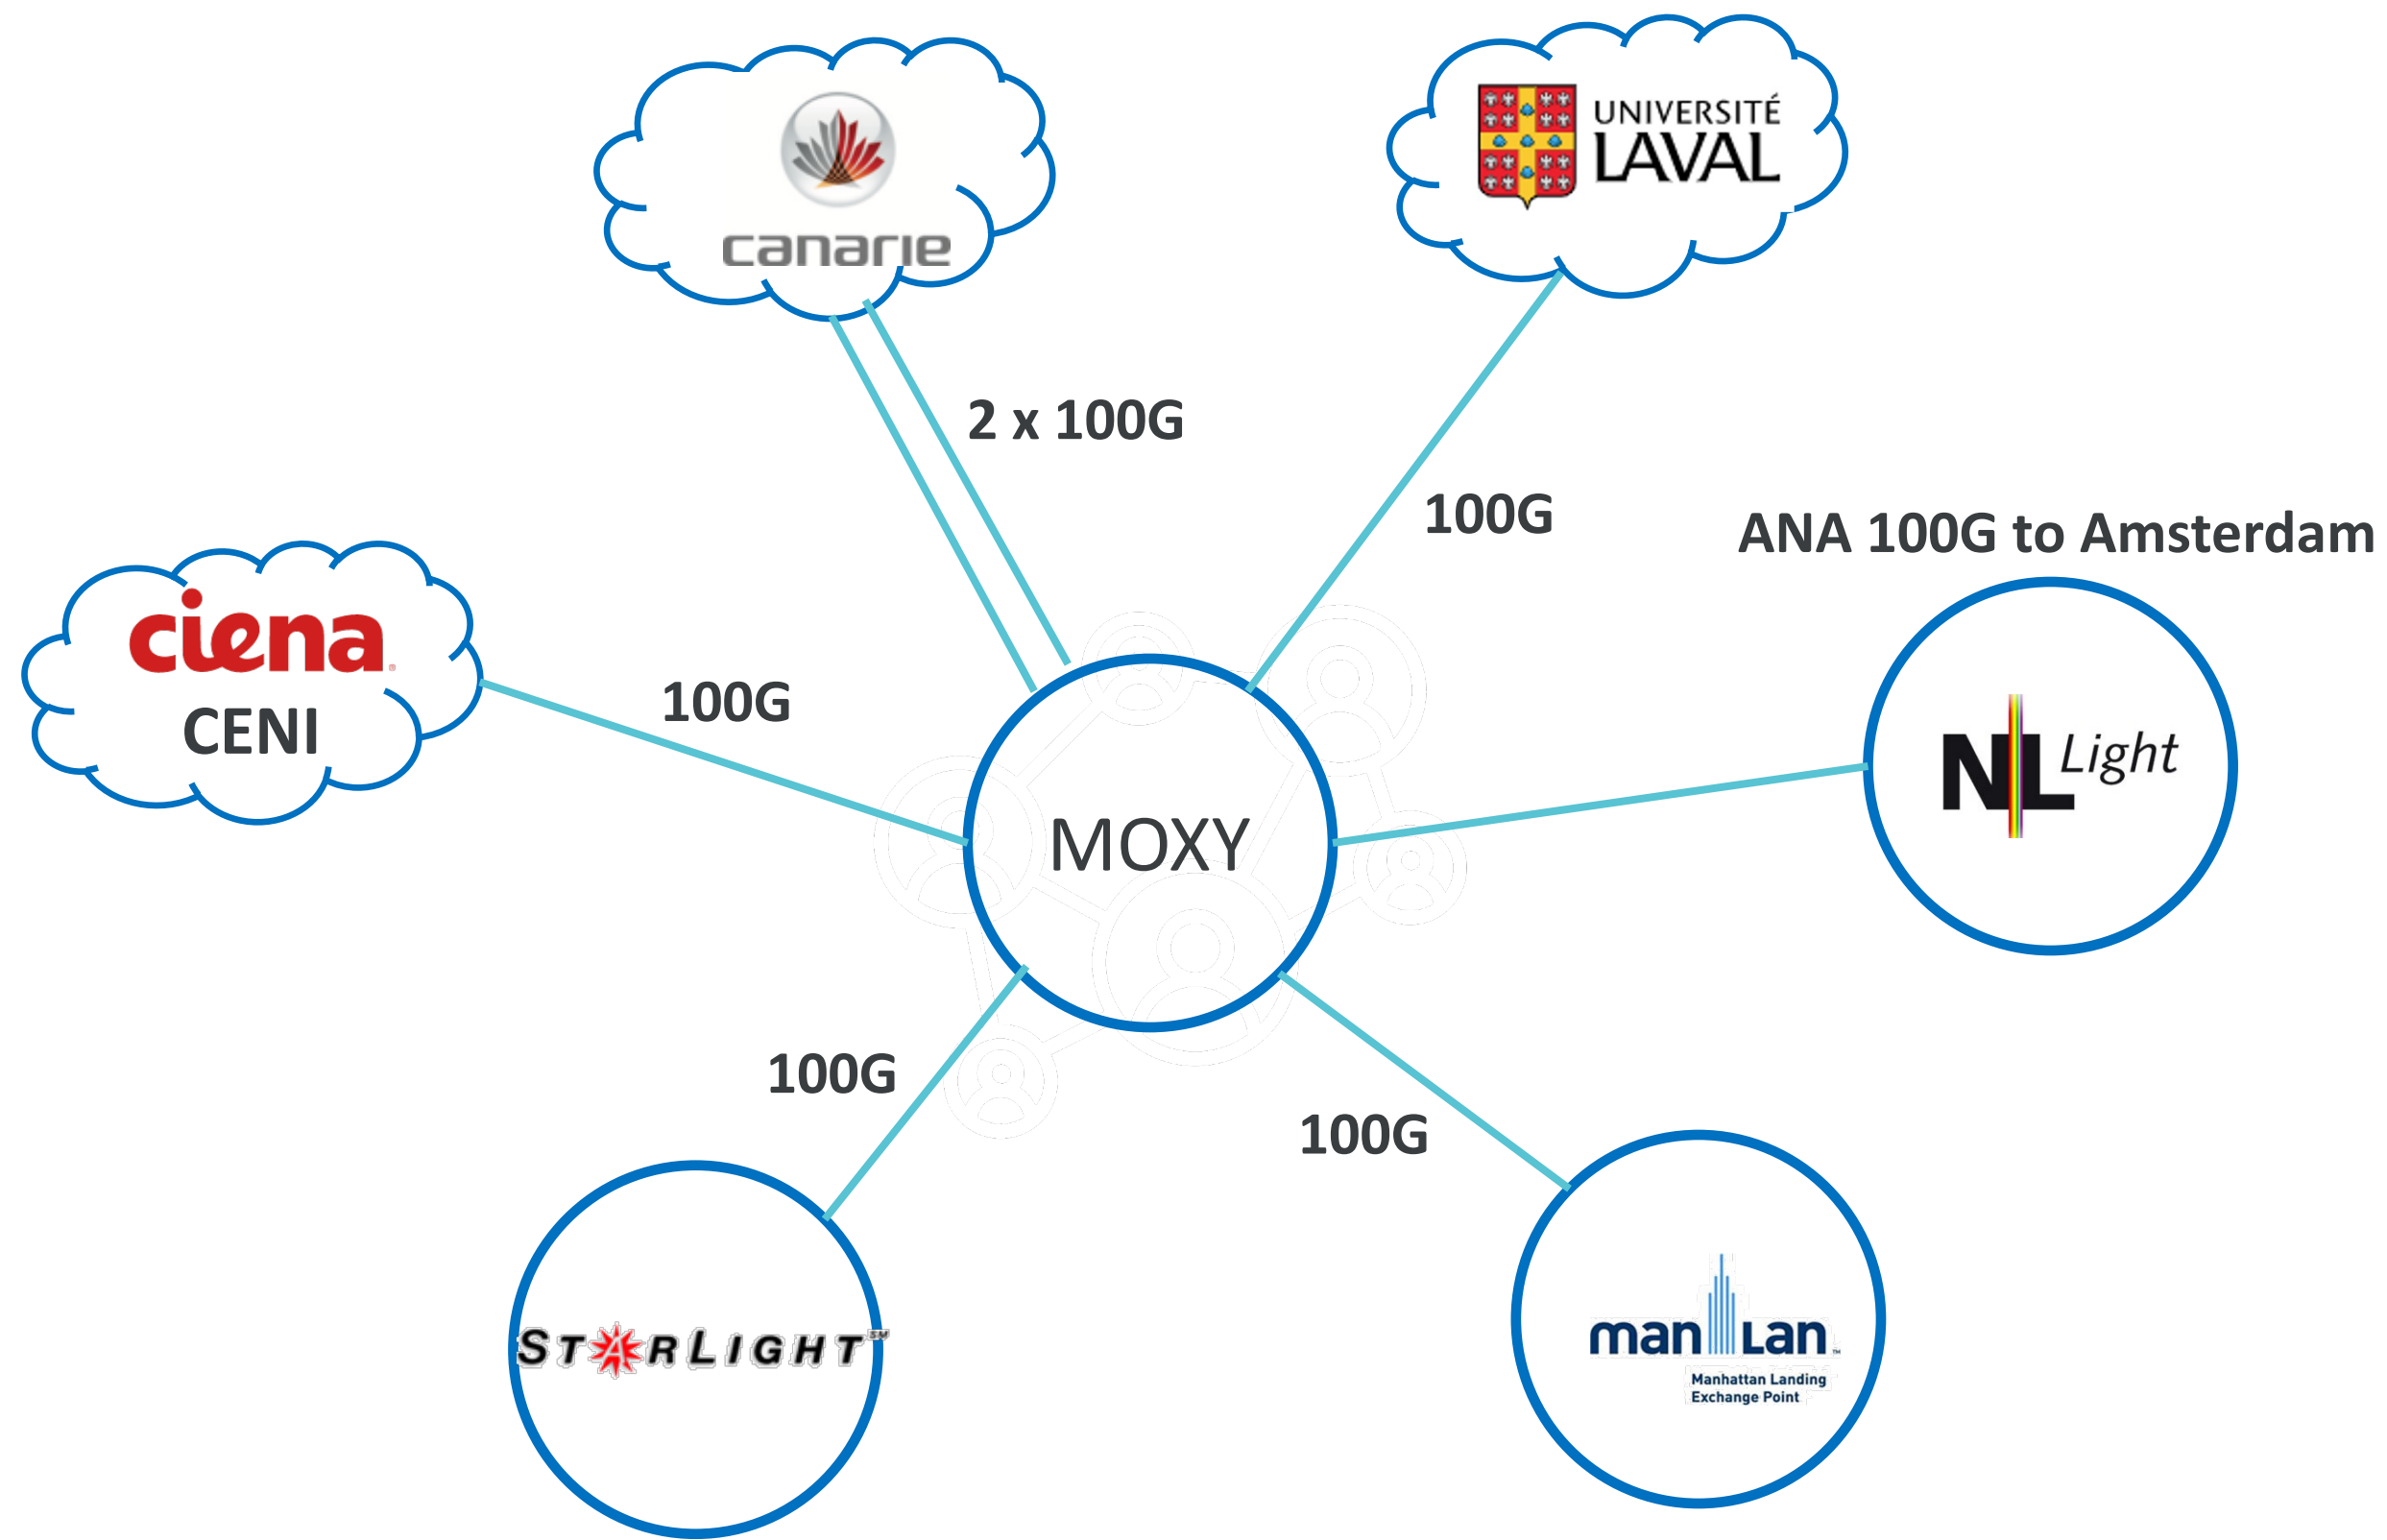

MOXY Update

Thomas Tam

AmRP meeting, October 11 2022

MOXY History

- R&E Open Exchange in Canada
- Established in mid 2017
- Located in the heart of Montreal
- Supporting the ANA initiative in improving physical route redundancy and research activities across north Atlantic
- Independently operate from CANARIE network, and operationally support from NORUDnet

Platform, Services and Support

- Juniper QFX10002
- Supporting 10G and 100G connectivity
- Offering only Layer 2 service
- Early version of OpenNSA-NSI
- Supporting demos – AutoGOLE, Supercomputing, NOTED...

Connections

Looking forward

Deploying latest OpenNSA

**Equipment refresh
to support 400G**

2022

2024

2023

**Evaluating other software /
hardware platforms**